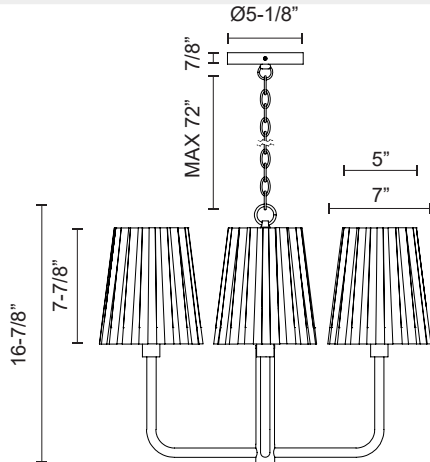

alora mood

P. 1.855.855.8926

CANADA: 19054 28TH Avenue Surrey - BC V3Z 6M3

USA: 3035 E. Lone Mountain Rd - Las Vegas, NV, 89081

PLISSE CH528423

FIXTURE DIMENSIONS	D22-1/2 x H16-7/8"
LAMP TYPE	E26
MAX WATTAGE	60W
BULB QTY	4
BULBS INCLUDED	No
VOLTAGE	120V
SHADE DIMENSIONS	D7" x H7-7/8"
MATERIAL	Steel
WIRE LENGTH	84"
MINIMUM HANG HEIGHT	22"
SLOPED CEILING ADAPTABLE	Yes
LOCATION	Dry
CANOPY DIMENSIONS	D5-1/8" x H7/8"
PAINT FINISH	AG01; MB01;

[D - Diameter, L - Length, W - Width, H - Height, E - Extension]

AVAILABLE FINISHES:

CH528423AG
Aged Gold

CH528423MB
Matte Black

*For complete warranty terms, please visit: www.aloralighting.com/warranty

WWW.ALORAMOOD.COM